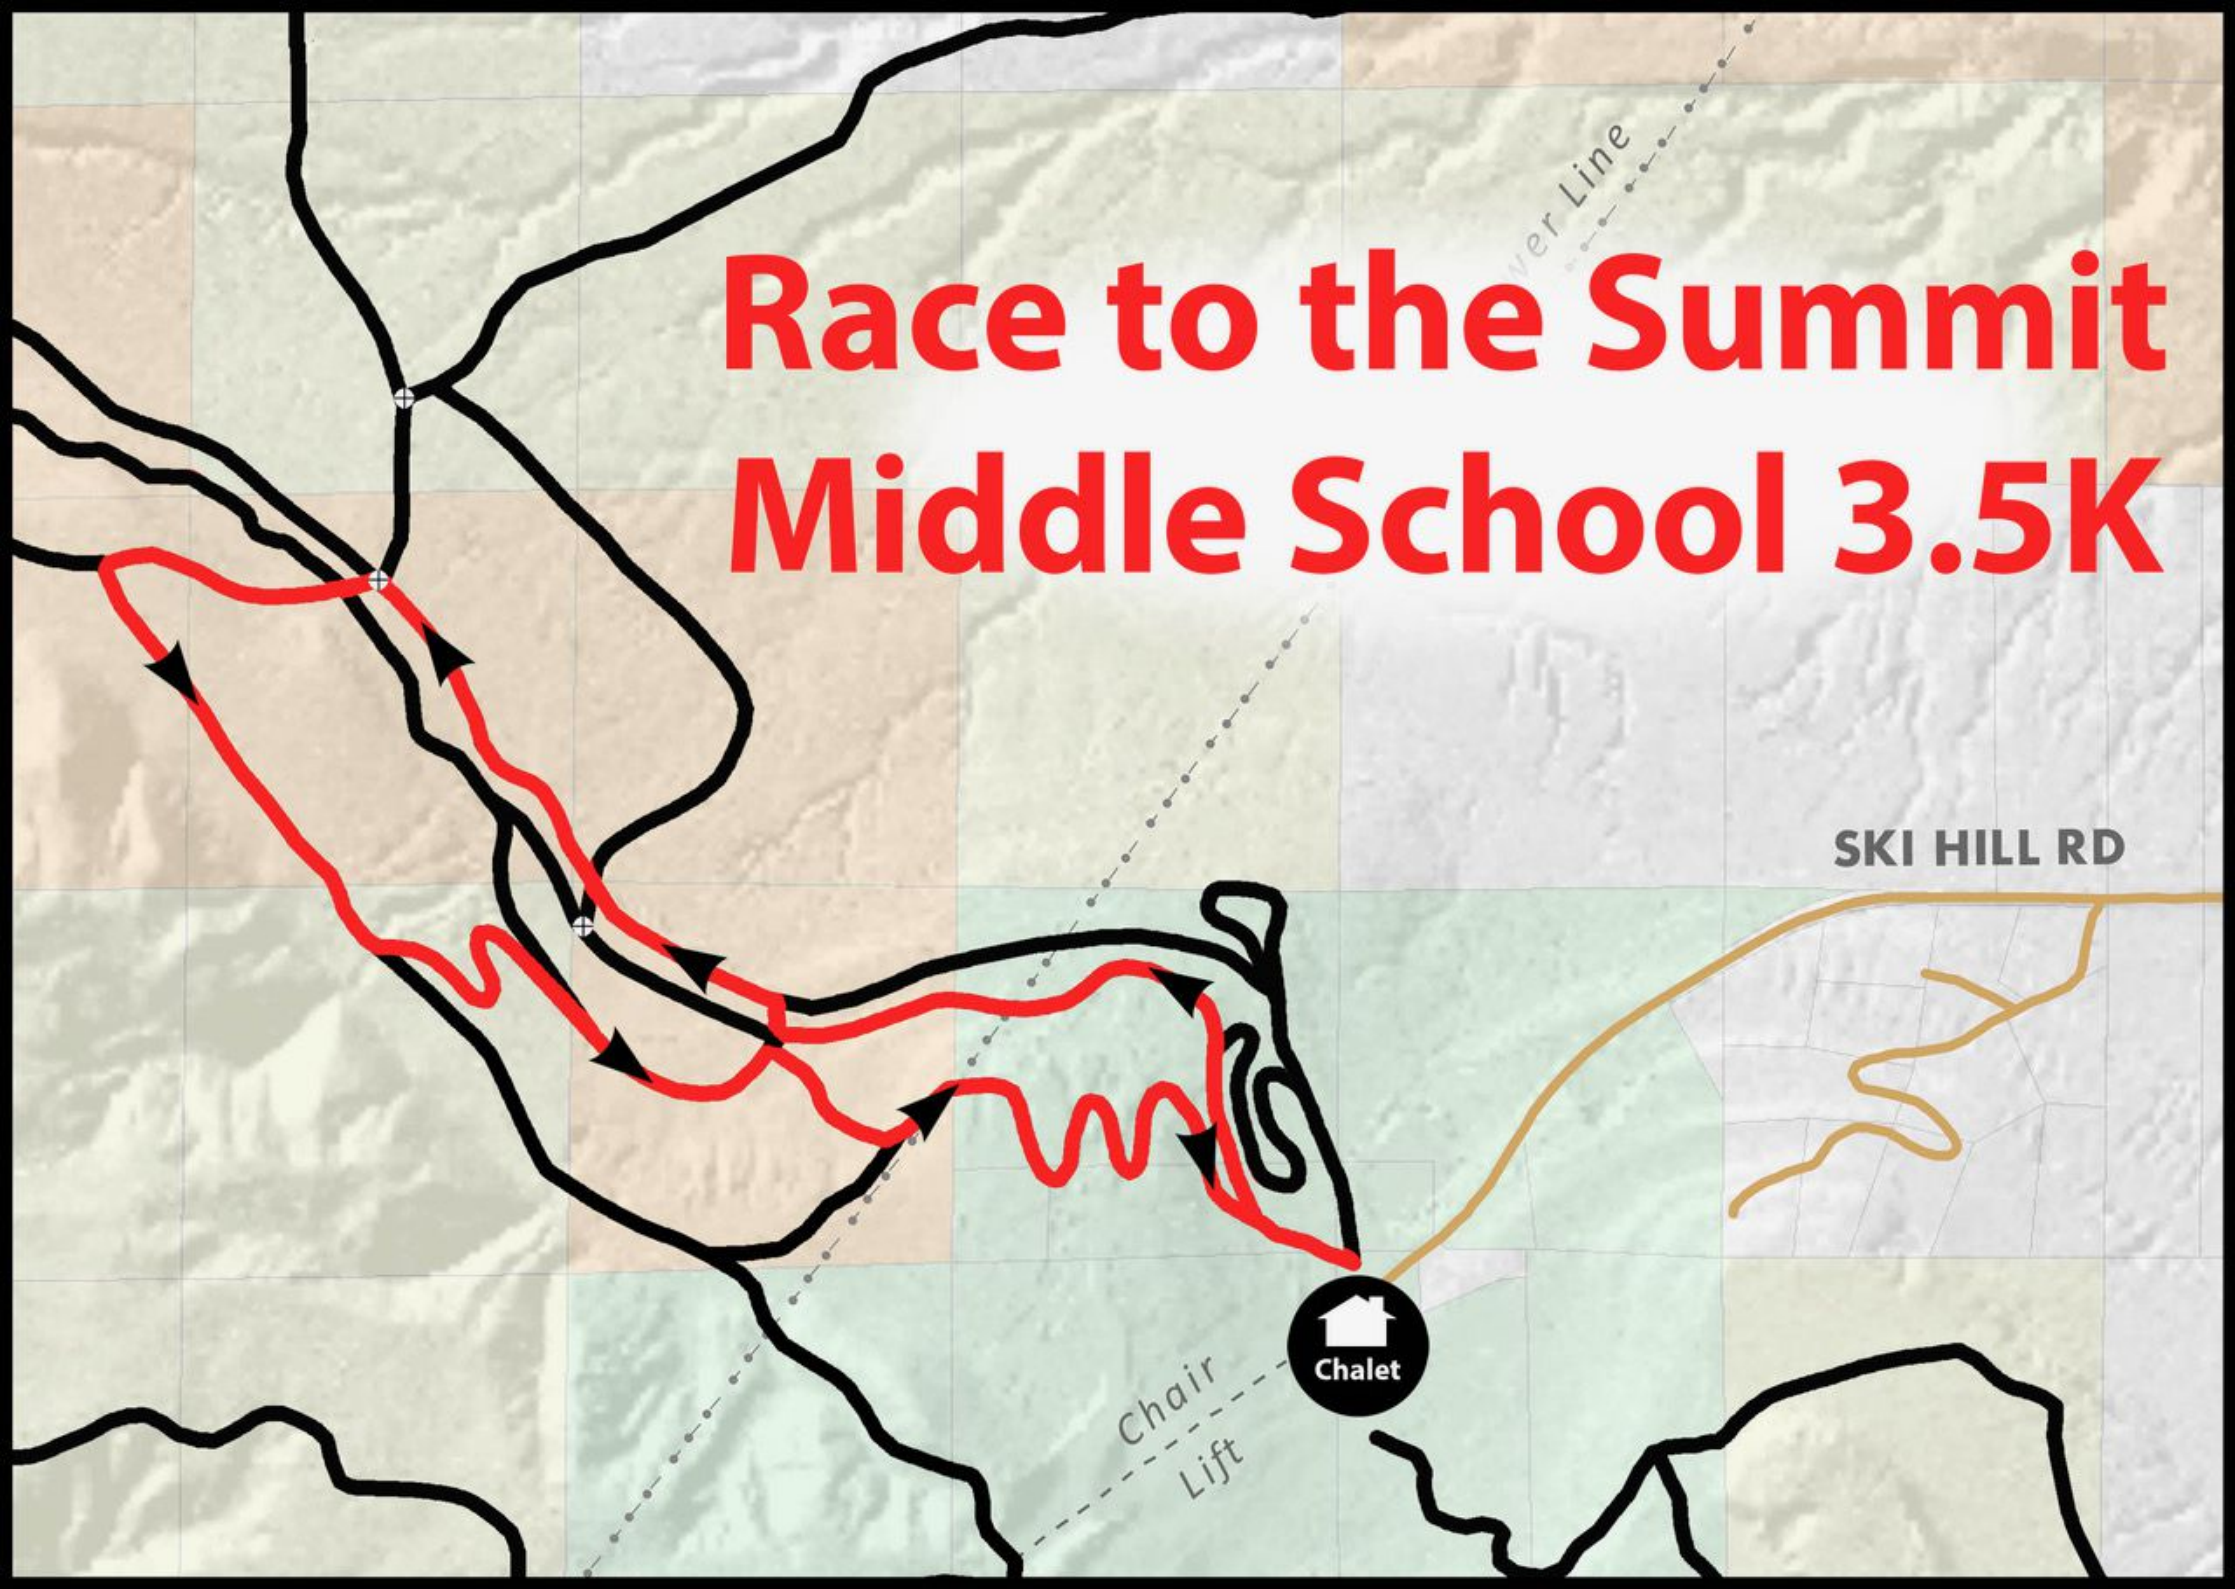

# Race to the Summit Middle School 3.5K

SKI HILL RD

Chalet

Chair  
Lift

Cable Line