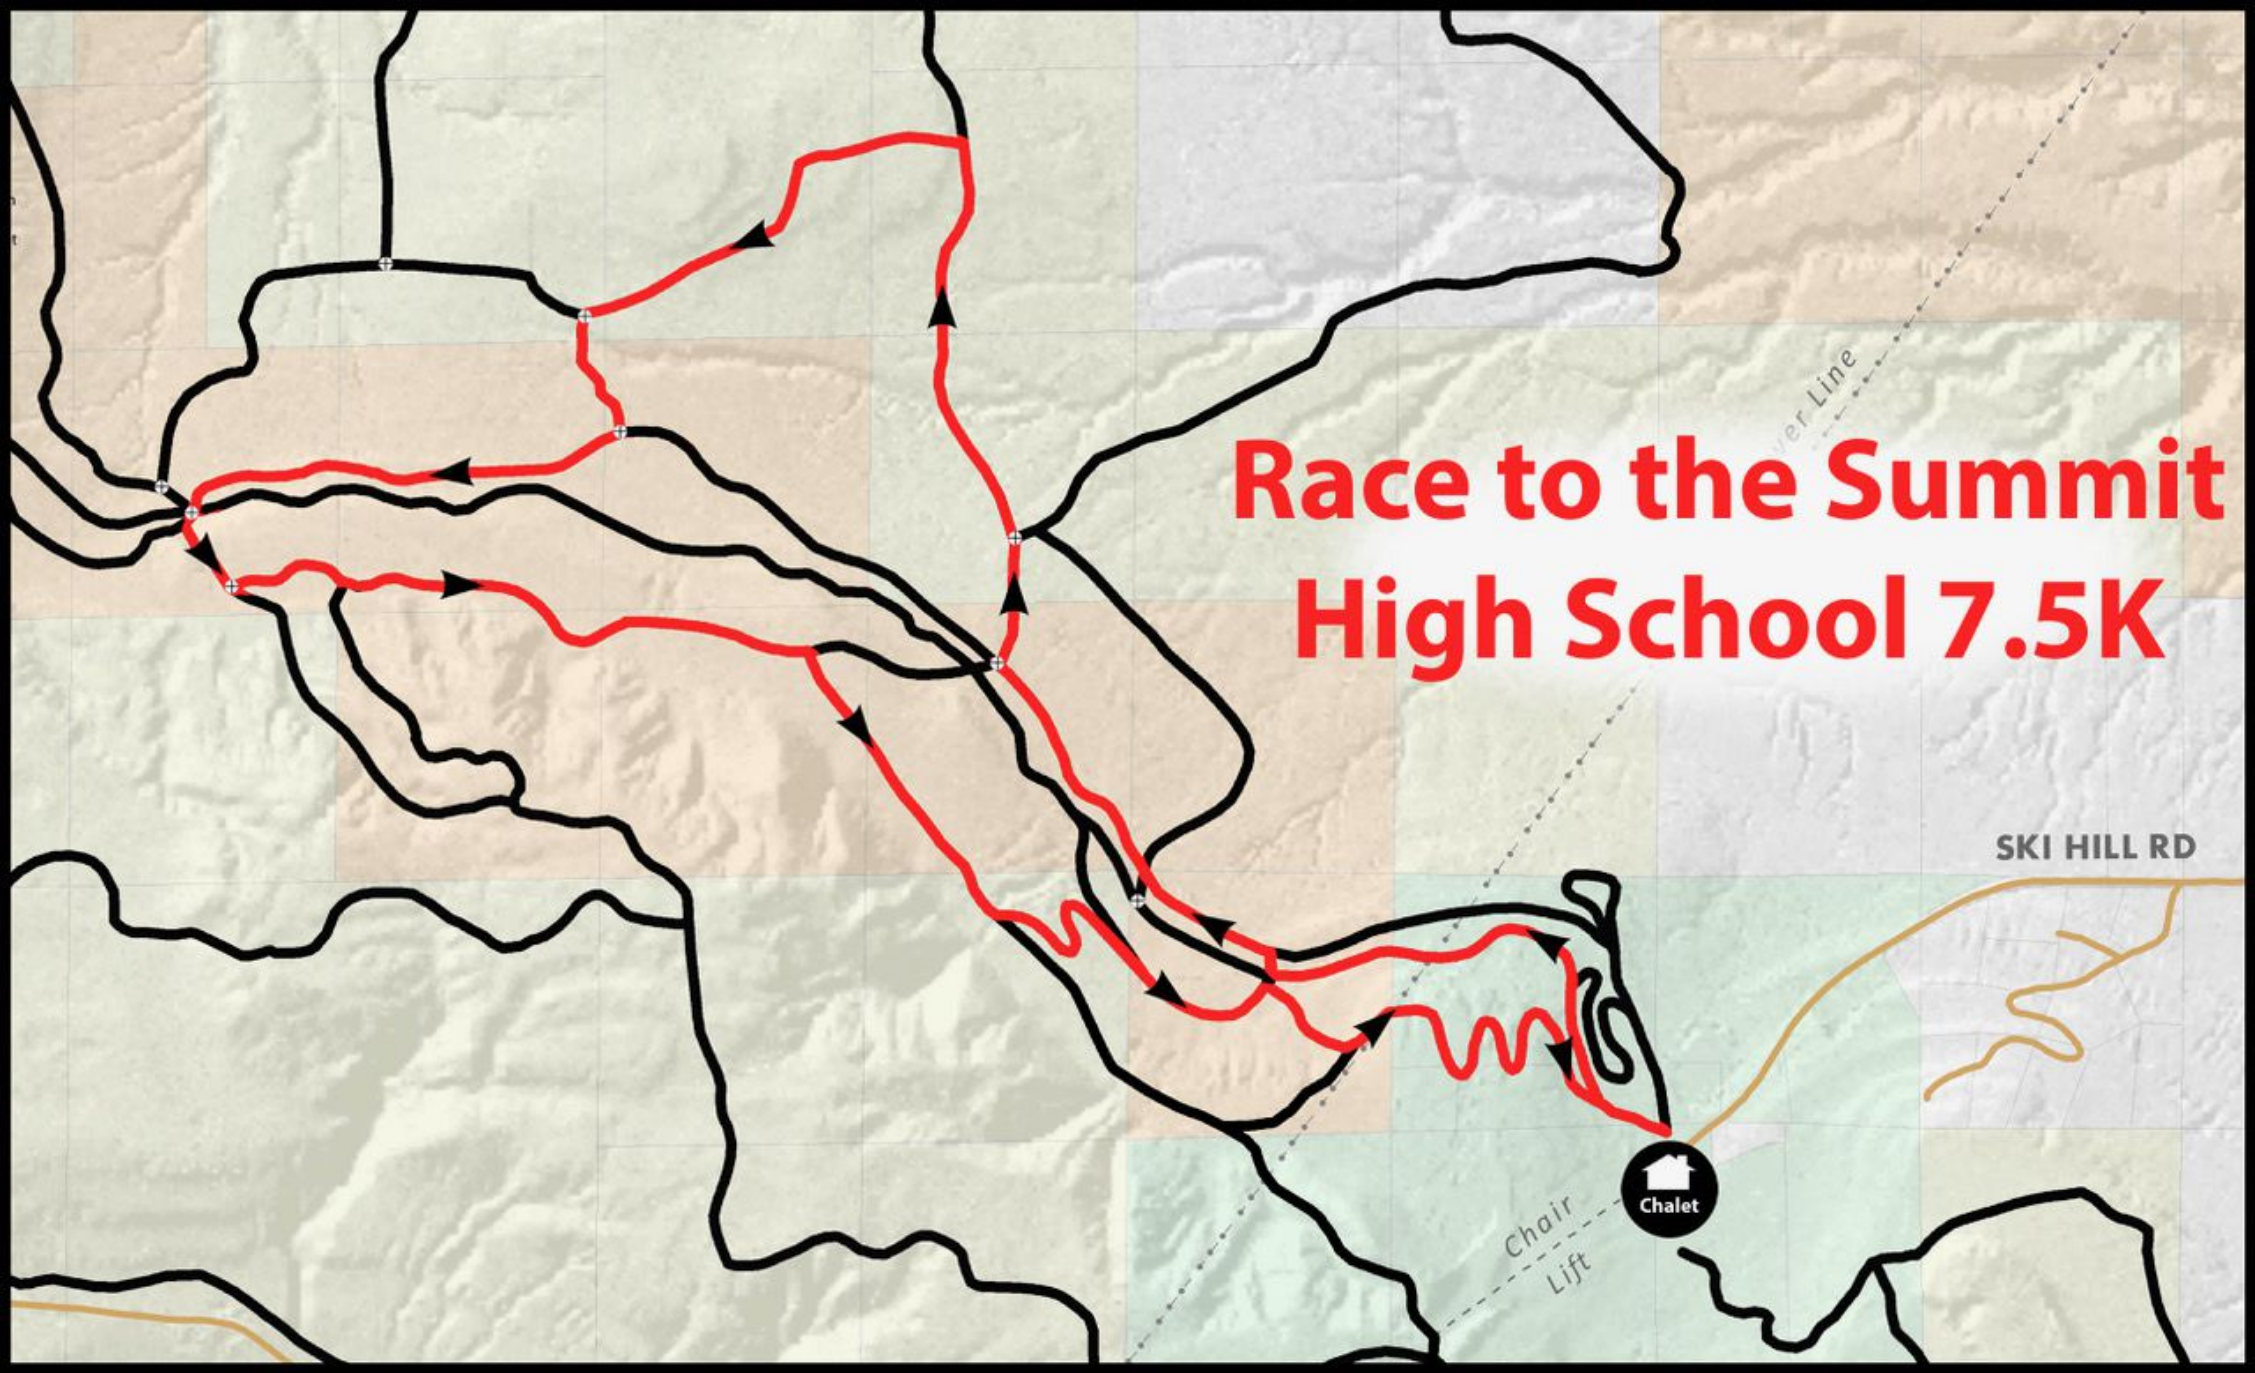

# Race to the Summit High School 7.5K

Chalet

Chair  
Lift

SKI HILL RD

Mer Line