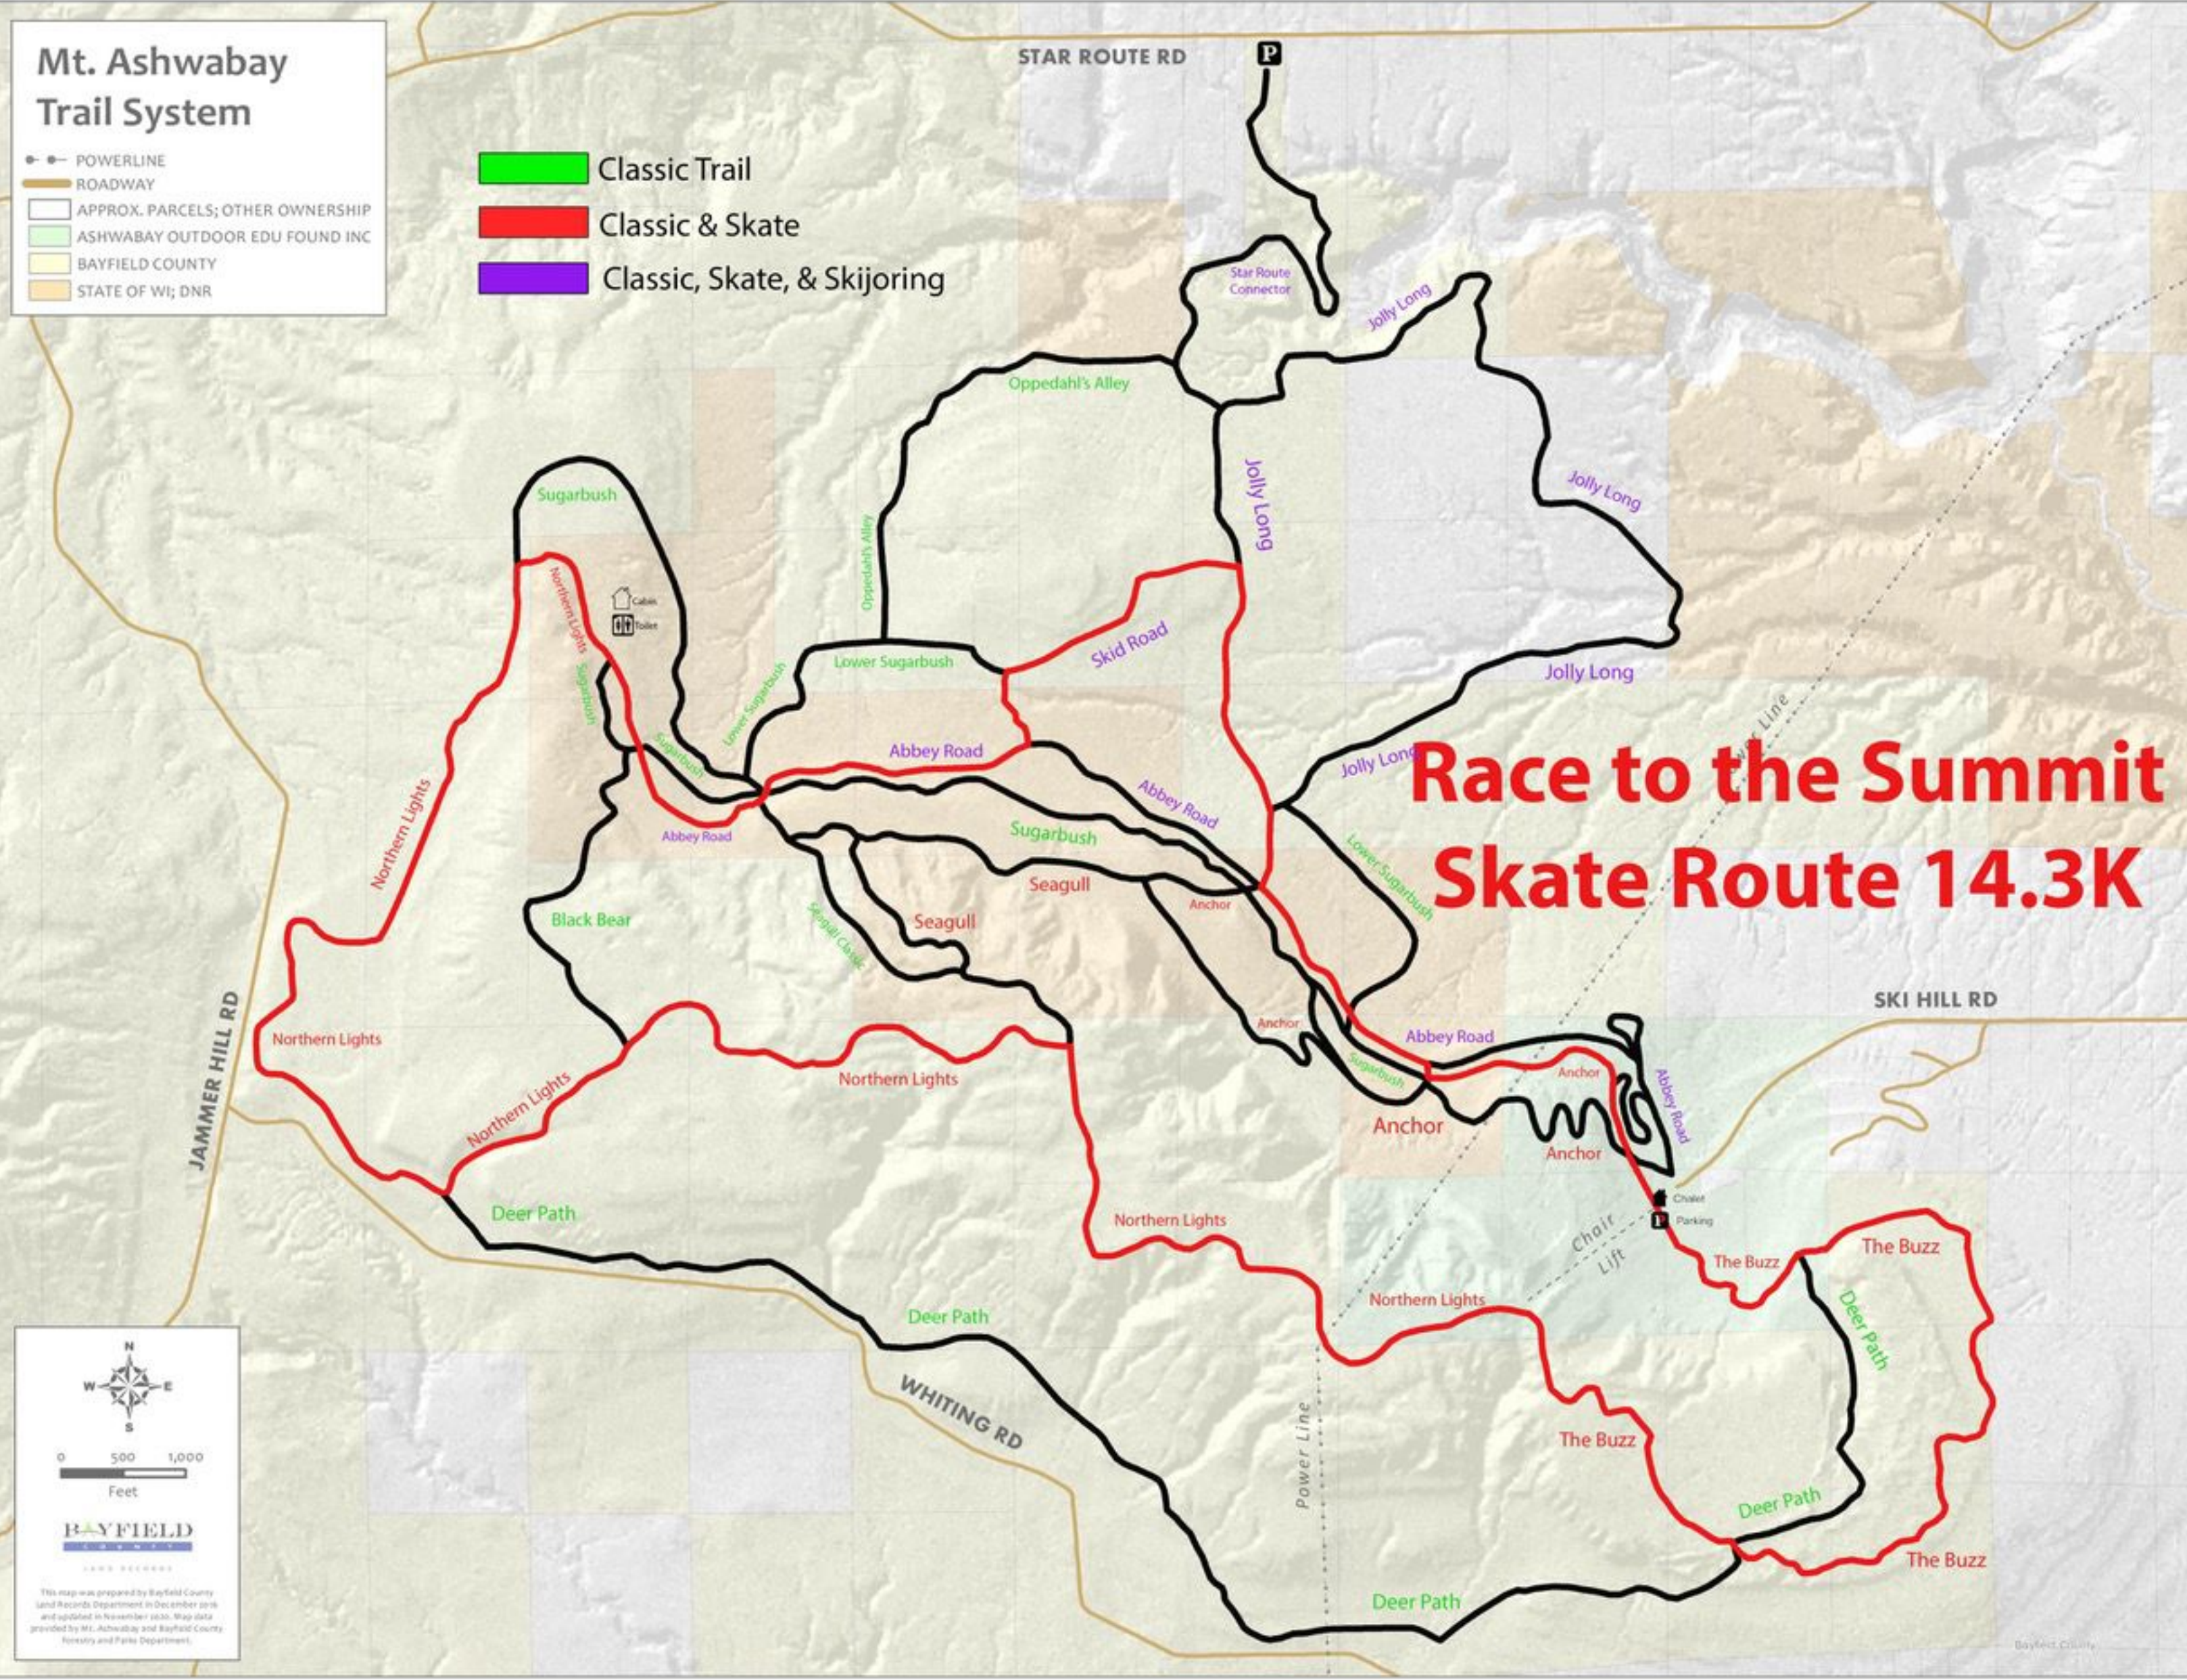

Mt. Ashwabay Trail System

- POWERLINE
- ROADWAY
- APPROX. PARCELS; OTHER OWNERSHIP
- ASHWABAY OUTDOOR EDU FOUND INC
- BAYFIELD COUNTY
- STATE OF WI; DNR

- Classic Trail
- Classic & Skate
- Classic, Skate, & Skijoring

Race to the Summit Skate Route 14.3K

0 500 1,000
Feet